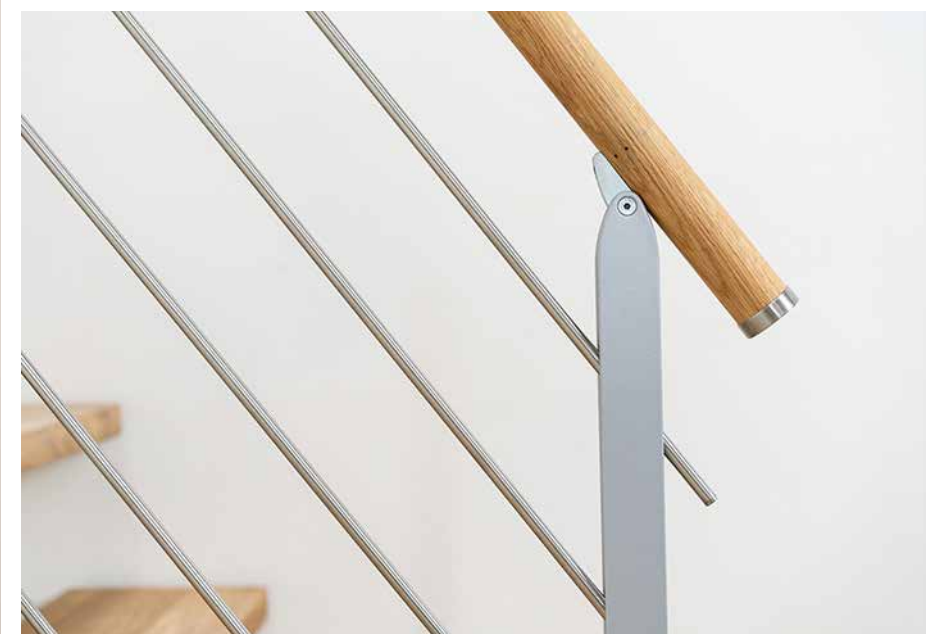

# BERLIN

Elegant stair in simple and timeless design. The construction makes it possible to turn the stair up to a total of 90°, which ensures flexibility and creates a sculptural expression. High quality wood in solid oiled oak and beech.