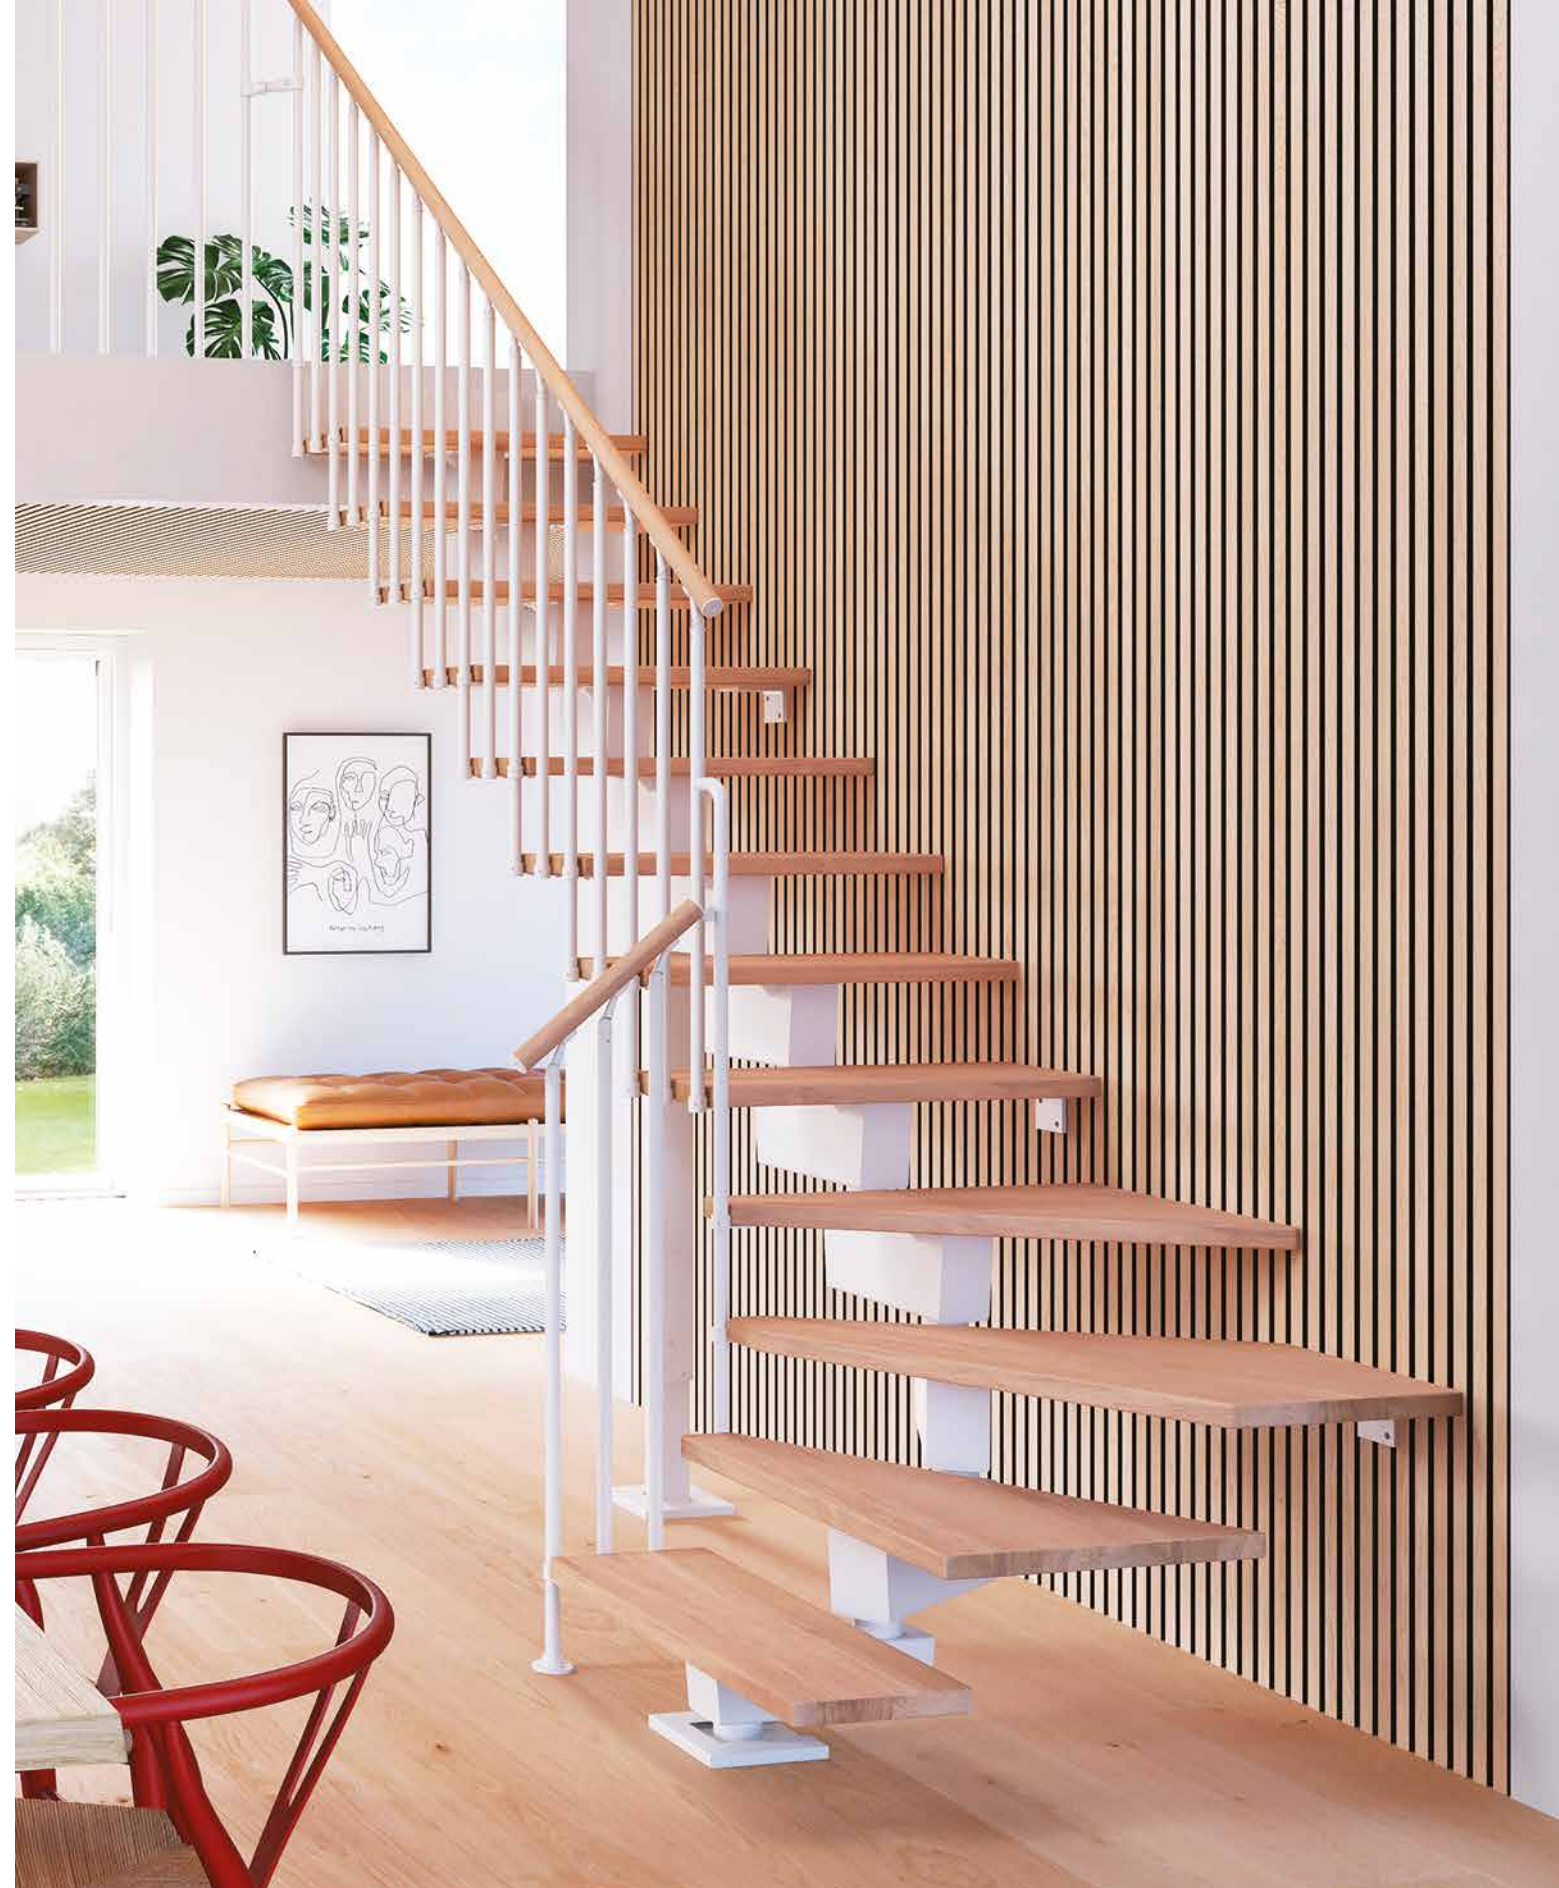

DUBAI

Revolutionary main staircase that complies to building regulations. DUBAI is customisable and affordable. Outstanding contemporary, aesthetic design with top comfort.

TYPES

Straight flight

Quarter turn

Half turn

COLOURS

Pearl grey

Anthracite

Black

White

Natural oiled solid beech or oak treads,
or white oiled solid oak treads

MEASUREMENTS

GOING

22-27 cm

STAIRCASE
WIDTH

80-90 cm

MAX. FLOOR-TO-
FLOOR HEIGHT

357 cm

NUMBERS OF
TREADS

11-16 treads