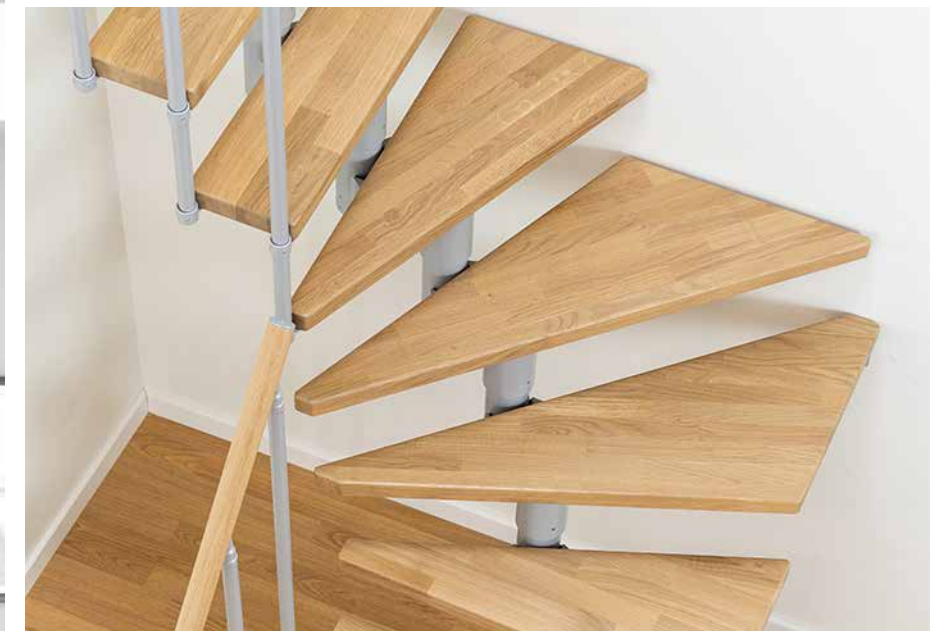

DUBLIN

Flexible staircase in good quality, where possibilities are many. DUBLIN is the perfect choice for a narrow stairway and where space is at a premium. This stair is offered with solid oak or solid beech treads with a varnished surface.

TYPES

Straight flight

Quarter turn

Half turn

COLOURS

Pearl grey

Anthracite

Black

Varnished solid beech or oak treads

MEASUREMENTS

GOING

15.6 cm

STAIRCASE
WIDTH

65 & 75 cm

MAX. FLOOR-TO-
FLOOR HEIGHT

360 cm

NUMBERS OF
TREADS

11-15 treads