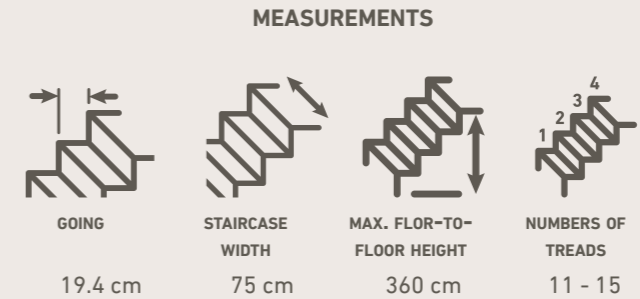

CORK

Cork is a stylish staircase and a good combination of quality, flexibility and comfort. The stair has wide and deep treads in solid oak and solid beech, and a several customization options.