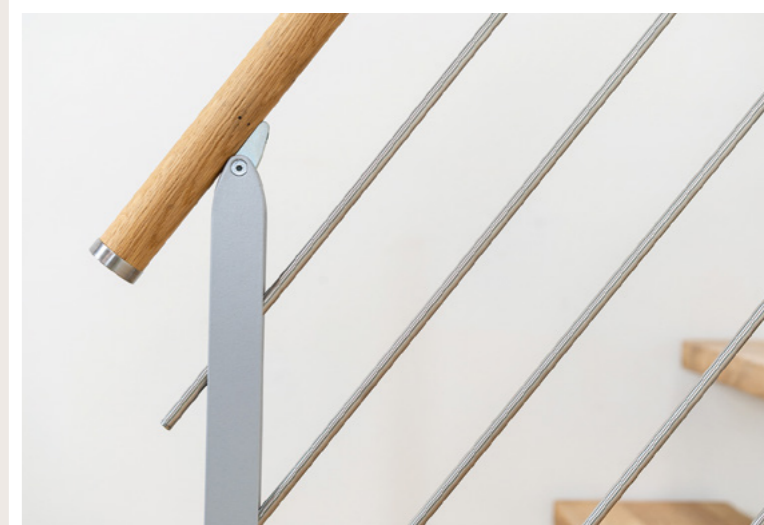

FRANKFURT

Top design staircase with exclusive oiled treads in solid oak and beech.
FRANKFURT combines excellent flexibility and elegance in a space saving design.
The flexible format of the stair can be adapted to any room size.