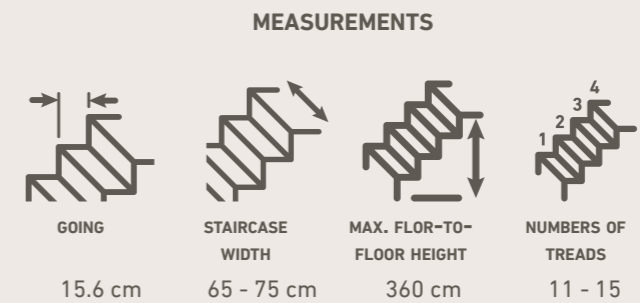

DUBLIN

Flexible staircase in good quality, where possibilities are many. DUBLIN is the perfect choice for a narrow stairway and where space is at a premium. This stair is offered with solid oak or solid beech treads with a varnished surface.