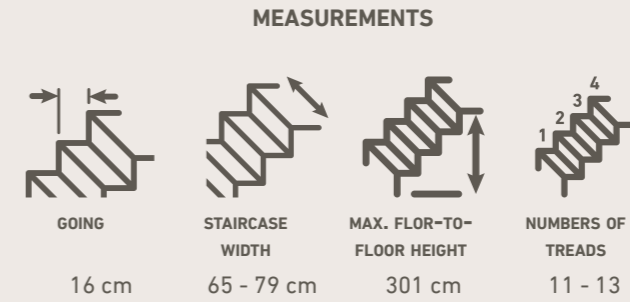

FRANKFURT

Top design staircase with exclusive oiled treads in solid oak and beech.
FRANKFURT combines excellent flexibility and elegance in a space saving design.
The flexible format of the stair can be adapted to any room size.