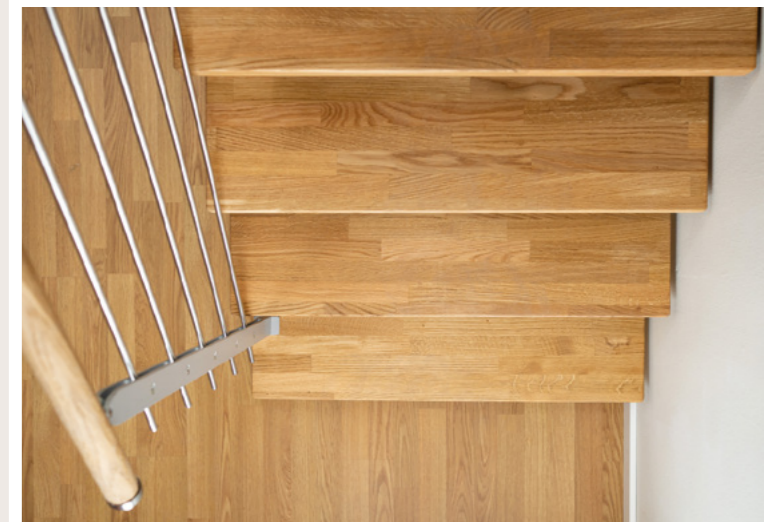

HAMBURG

When space, quality and comfort come together in superior design. HAMBURG is an elegant and top-quality stair offering excellent comfort with premium design finish. This staircase has exclusive oiled treads in solid oak and beech.