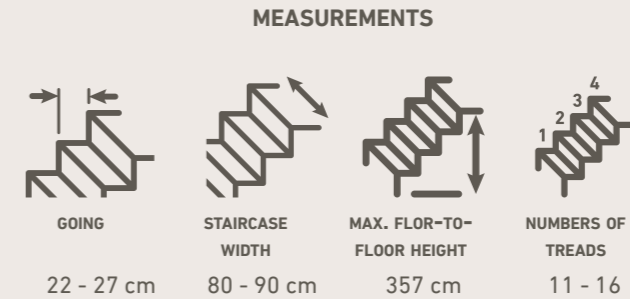

MAIN STAIRCASE
Complying to UK
building regulations

MONTREAL

MONTREAL spiral staircases are elegant in their architectural design and an ideal solution for rooms limited on space thanks to the minimal footprint. The movement revolves around the centre column, yet the staircase remains stable and static.

TYPE

Right turn Left turn

MEASUREMENTS

DIAMETER MAX. HEIGHT NUMBERS OF TREADS

120/140/160 cm 357 cm 11 - 14

COLOURS

Pearl grey Anthracite Black White

Natural oiled solid beech or oak treads, white oiled solid oak treads, oak multiplex treads