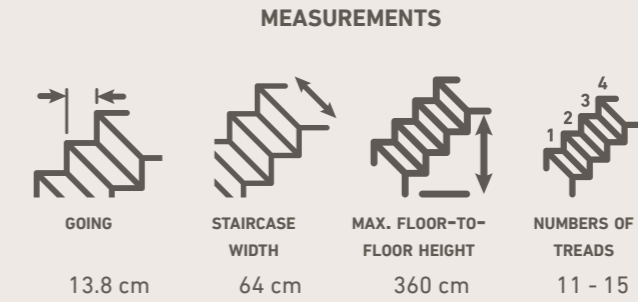

TYPE

Straight flight

MEASUREMENTS

GOING

11.5 cm

STAIRCASE WIDTH

62 cm

MAX. FLOOR-TO-FLOOR HEIGHT

BANISTER VARIANT

Classic 1

Classic 2

BASEL

The ideal choice for you who want a simple and flexible space-saving staircase. This smart paddle stair with curved solid oak or beech treads can be installed as straight flight or turned up to a total of 90°.

BERLIN

Elegant stair in simple and timeless design. The construction makes it possible to turn the stair up to a total of 90°, which ensures flexibility and creates a sculptural expression. High quality wood in solid oiled oak and beech.

TYPE

Right turn Left turn

MEASUREMENTS

DIAMETER MAX. HEIGHT NUMBERS OF TREADS

120/140/160 cm 357 cm 11 - 14

COLOURS

Pearl grey Anthracite Black White

Natural oiled solid beech or oak treads, white oiled solid oak treads, oak multiplex treads