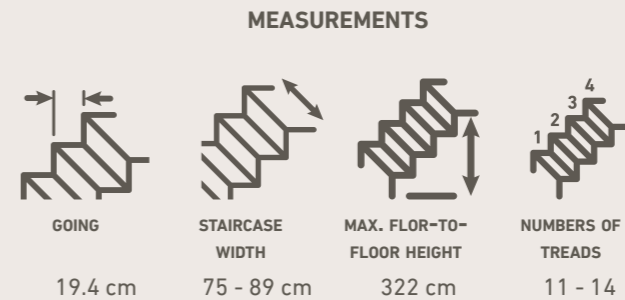

HAMBURG

When space, quality and comfort come together in superior design. HAMBURG is an elegant and top-quality stair offering excellent comfort with premium design finish. This staircase has exclusive oiled treads in solid oak and beech.