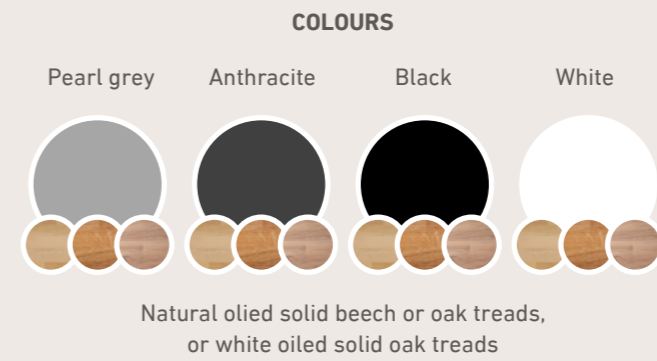

FRANKFURT

Top design staircase with exclusive oiled treads in solid oak and beech.
FRANKFURT combines excellent flexibility and elegance in a space saving design.
The flexible format of the stair can be adapted to any room size.